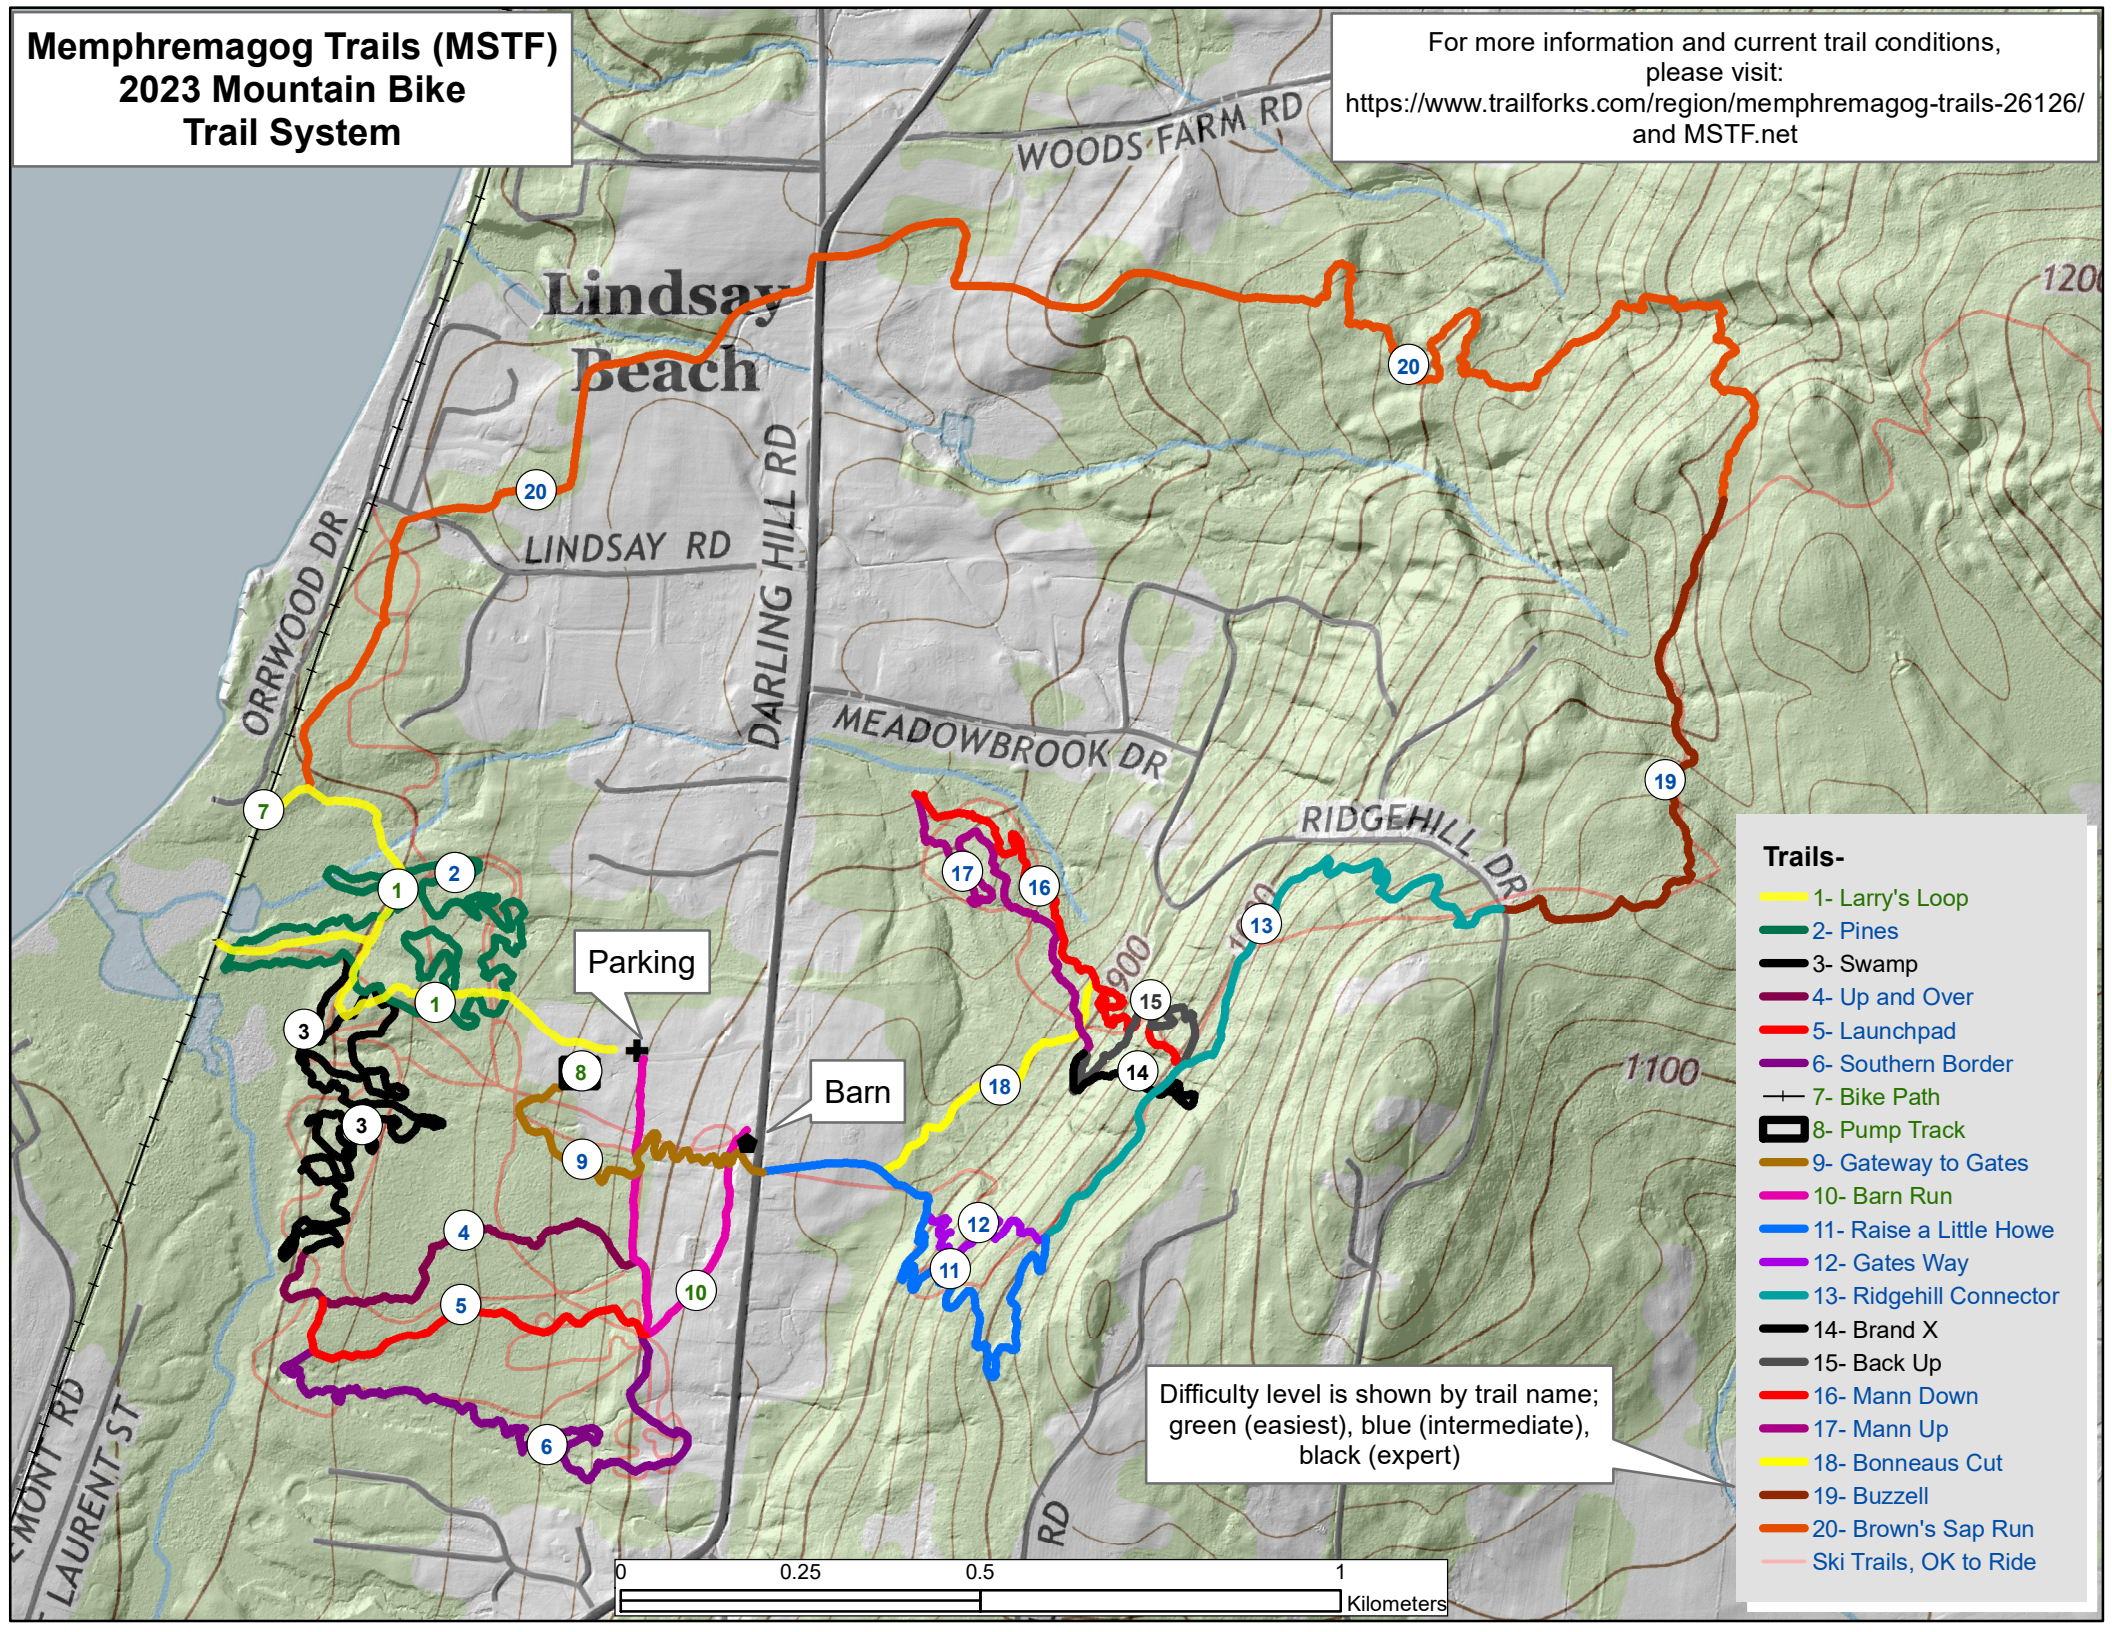

**Memphremagog Trails (MSTF)
2023 Mountain Bike
Trail System**

For more information and current trail conditions, please visit:
<https://www.trailforks.com/region/memphremagog-trails-26126/>
and MSTF.net

- Trails-**
- 1- Larry's Loop
 - 2- Pines
 - 3- Swamp
 - 4- Up and Over
 - 5- Launchpad
 - 6- Southern Border
 - 7- Bike Path
 - 8- Pump Track
 - 9- Gateway to Gates
 - 10- Barn Run
 - 11- Raise a Little Howe
 - 12- Gates Way
 - 13- Ridgehill Connector
 - 14- Brand X
 - 15- Back Up
 - 16- Mann Down
 - 17- Mann Up
 - 18- Bonneau's Cut
 - 19- Buzzzell
 - 20- Brown's Sap Run
 - Ski Trails, OK to Ride

Difficulty level is shown by trail name;
green (easiest), blue (intermediate),
black (expert)

Bluff Rd.

P

Scott Farm Rd.

P

Rail Trail

Scott's Cove

Lake Memphremagog

Downtown Newport

Accessible recreation trail

Pedestrian trails